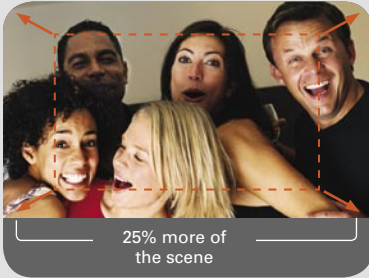

CREATIVE

Without Auto focus

With Auto focus

CAPTURE SHARP HD VIDEO

Get razor sharp High Definition video with Live! Cam Socialize HD AF. You will always be seen in perfect detail with the auto focus wide-angle glass lens that captures 25% more of the action. Video chat online in HD 720p quality and enjoy clearer voice communication with the noise-canceling microphone. Have more fun in your online chats with Avatars, fun filters, visual effects, doodling and voice morphing using the included software. Capture 10MP* photos and HD videos and edit them into a movie with Movie Creator and share directly on YouTube and Facebook.

Experience crystal clear video with auto focus.

Wide-angle lens

Wide-angle lens captures 25% more of the scene.

HD video chat

Enjoy HD 720p video chats[†] with most major Instant Messaging services.

SOFTWARE FEATURES

ONLINE SHARING

Share on popular social media websites with a single click.

DESKTOP SHARE / MEDIA SHOW

Share pictures, slides and videos through instant messaging window.

SPECIFICATIONS

- Sensor: 2MP with auto focus
- Video resolution: 2MP (1600 x 1200)
- Picture resolution: Up to 10MP*
- Frame rate: Up to 30fps @ HD 720p quality
- Digital microphone with noise-cancellation
- Smart face tracking with 4X digital zoom
- Works with native Windows® drivers for instant Plug & Chat
- USB 2.0 Hi-Speed